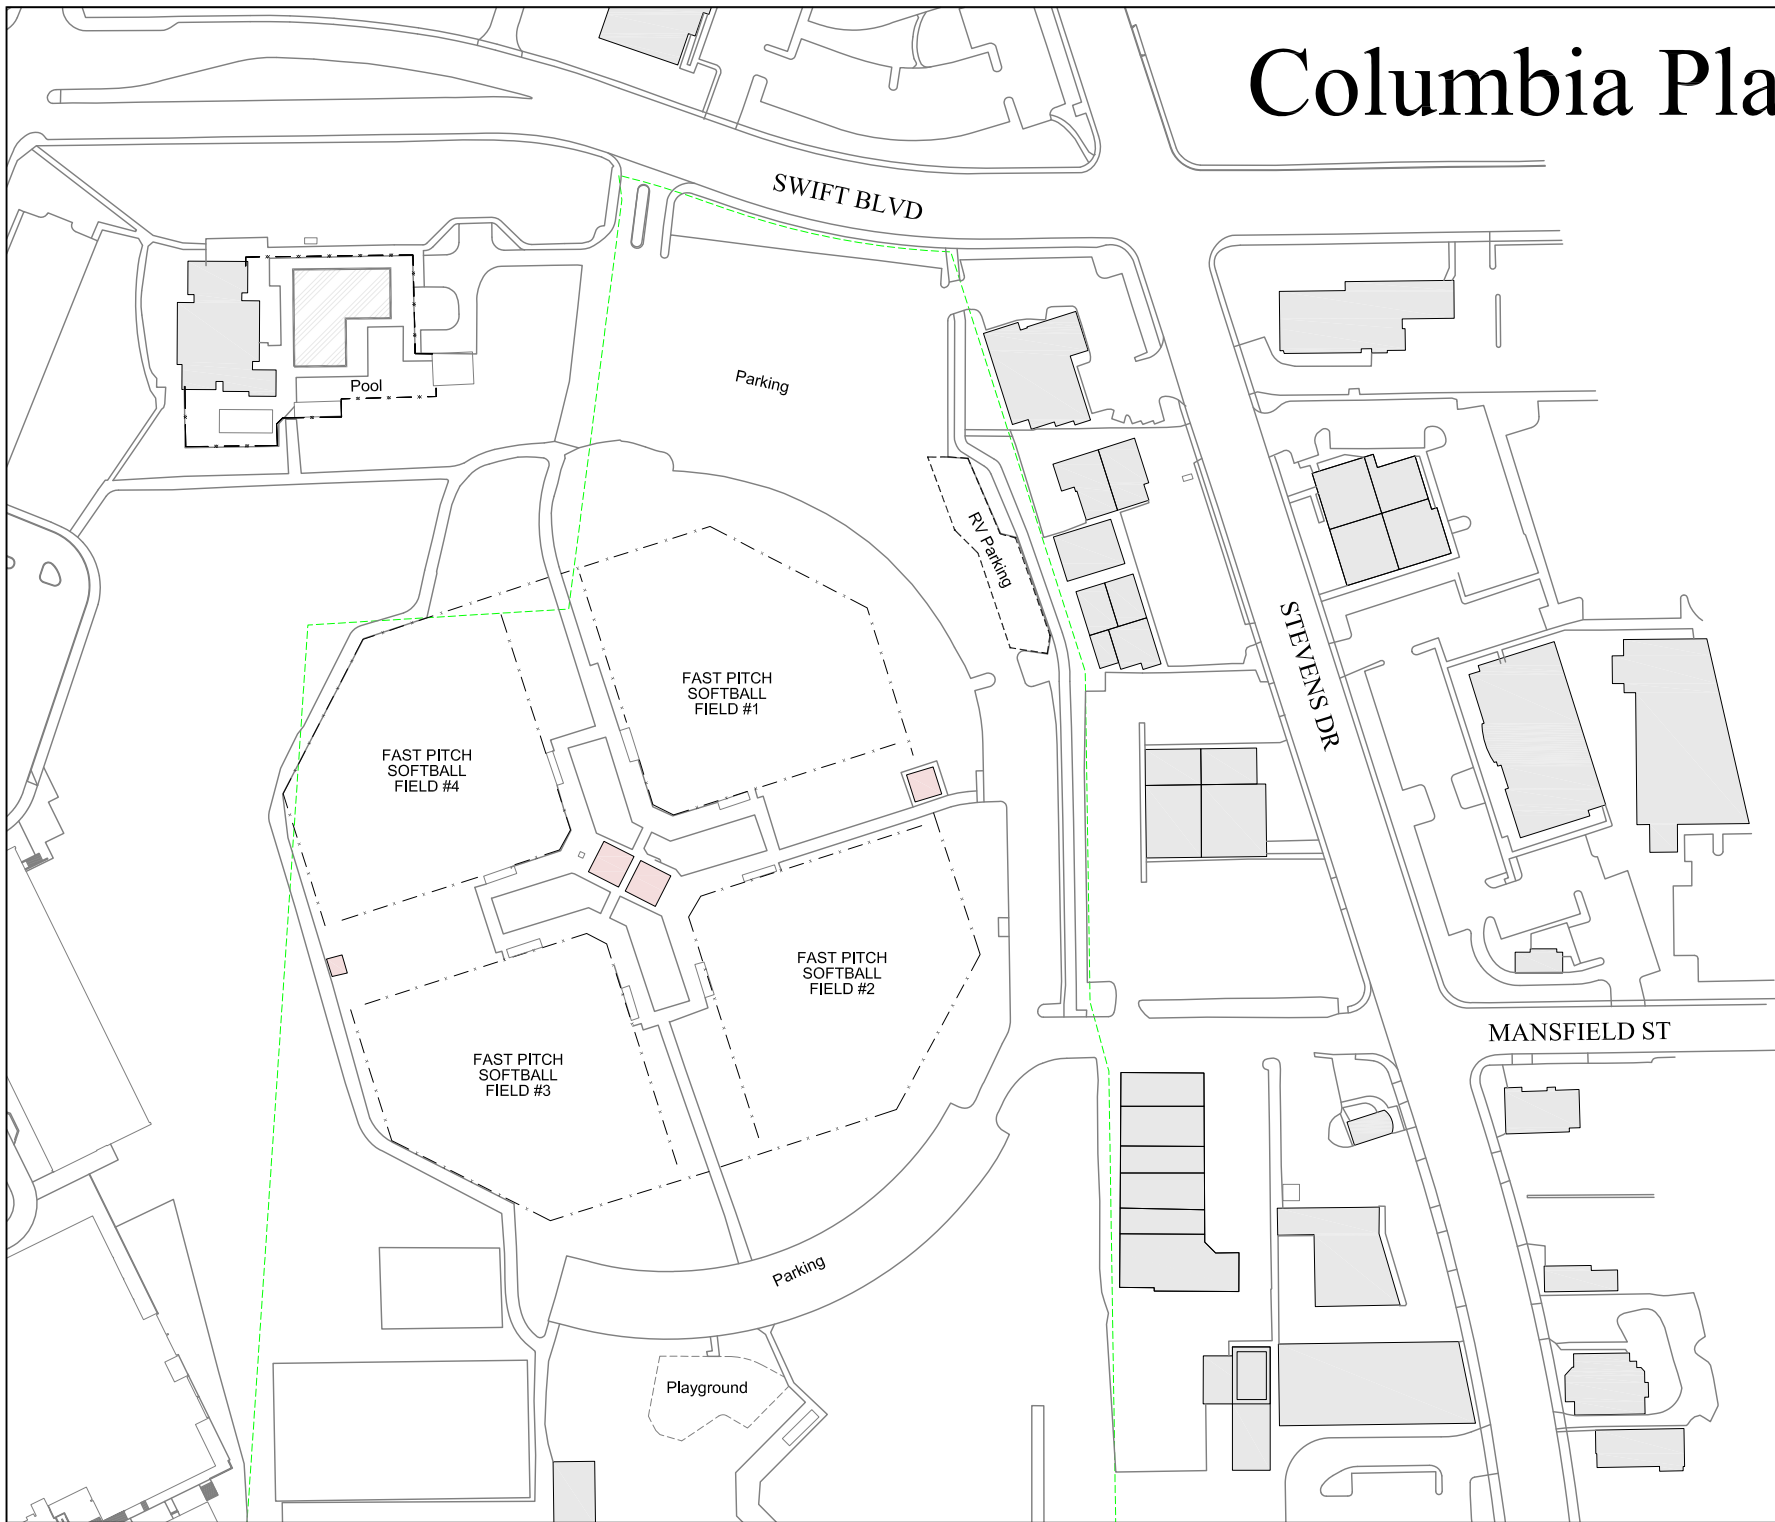

Columbia Playfield

Facilities Include

10 RV Parking Stalls
NO Electrical Hook up's
overnight camping (contact Parks & Public Fac)

Columbia Playfield RV Parking

Ballfield Parking

10-RV Parking

Ballfield

STEVENS DR

Ballfield

MANSFIELD ST

MANSFIELD ST

March 23, 2017
RVParking.dwg